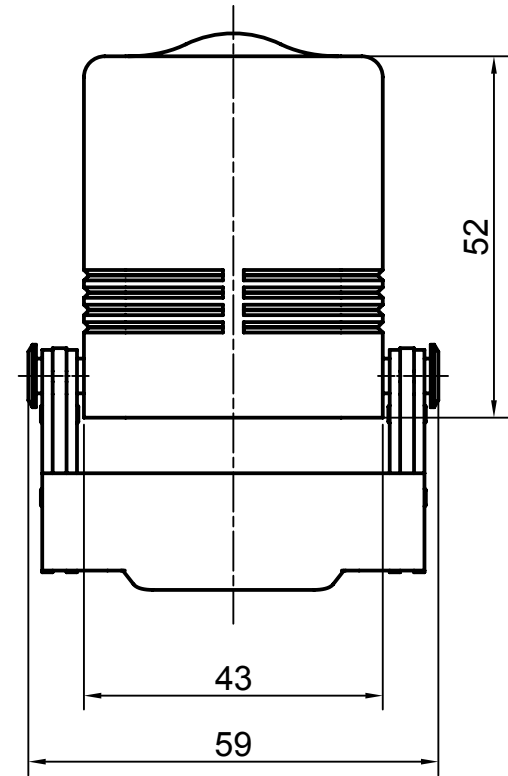

Diritti riservati

All rights reserved

Date 10.01.2007	CMO 03 X	Scale	
Sign.	hood side entry with 2 lev. PG16 ins.	1:1	