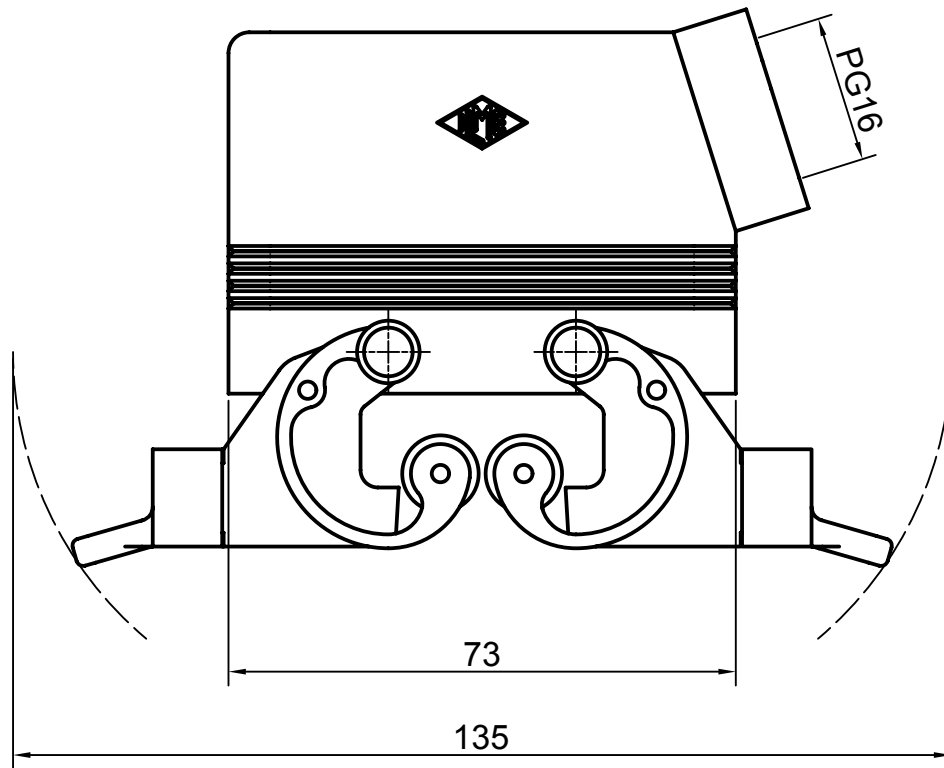

Diritti riservati

All rights reserved

Date 10.01.2007	CMO 03 X	Scale	
Sign.	hood side entry with 2 lev. PG16 ins.	1:1	